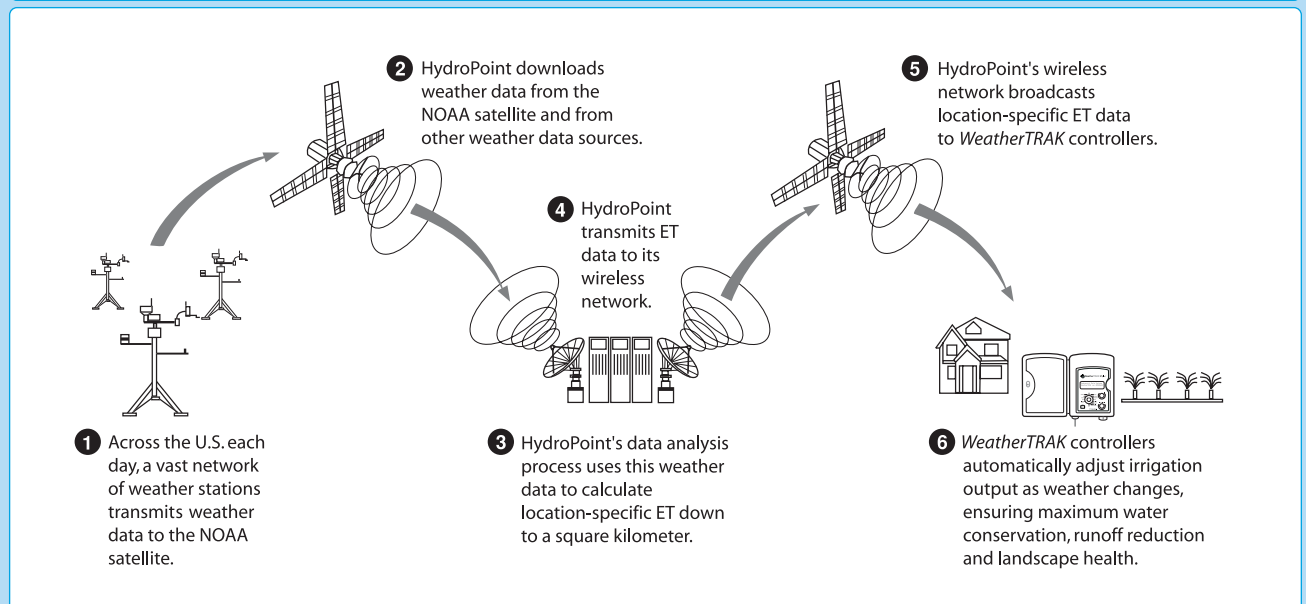

WeatherTRAK ET Everywhere™ Service

Ensures Accurate Weather Updates

WeatherTRAK ET Everywhere delivers local weather-based ET updates via a wireless communication network everyday, automatically adjusting irrigation in accordance with changing weather. Data is collected from 14,000+ weather

stations across the U.S. including the National Oceanic and Atmospheric Administration (NOAA) network, state and county networks and private weather stations. Proven scientific modeling techniques validate local weather down to one square kilometer before ET updates are transmitted to *ET plus* controllers.

- Eliminates reliance on historical data
- Triggers dynamic irrigation adjustments based on the local, daily weather
- Accounts for all the variables that affect ET, including humidity, solar radiation, temperature and wind
- Removes hassle, risk and cost of single local sensors

WeatherTRAK Customer Service

Provides Customized Expertise

Proactive support from our trained experts is a key component of *WeatherTRAK* weather-based irrigation management because satisfied customers are our first priority. Our horticulture and irrigation experts ensure that you always enjoy peak performance from *WeatherTRAK ET plus*. Help is just a phone call or mouse click away.

WeatherTRAK ET Everywhere: Local weather data delivered daily to WeatherTRAK controllers across the U.S.

With a nationwide network of 14,000+ weather stations and data accuracy to one square kilometer, *WeatherTRAK ET Everywhere* pinpoints the weather in your yard.

Water Savings Calculator at www.hydropoint.com/calculator

**The controller is smart.
The service is genius.**

Contact HydroPoint's sales team today for more detailed information on how to purchase *WeatherTRAK ET* controllers and service.

800.362.8774
www.hydropoint.com

HydroPoint
data systems, inc.